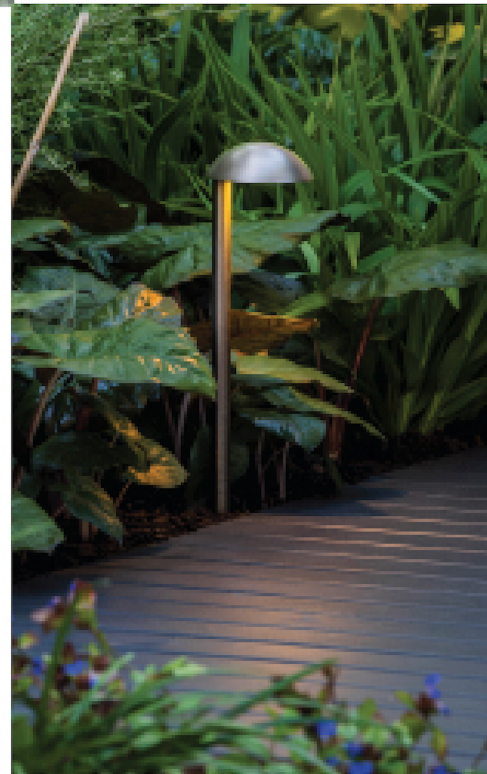

## Overhead

Transform your alfresco space or walkway with a high-quality illumination.

Hanging Light 5 Speckle  
Hanging Light 5

## Linear

A flexible end-to-end and dot-free continuous ribbon of light with black Channel Mount accessory.

Neon Side Flex  
1m, 3m & 5m

## Step

A versatile range of step lights designed to angle and project an even light across the surface.

Step Light Linear Recessed 210 (120 also available), Step Light Round Recessed 90, Step Light Linear 80

## Inground

Easy to install solutions for uplighting or guiding light across driveways or decking.

Inground 1, Inground Path Light 90Dx90D or 90D, Inground 5, 8 and 11